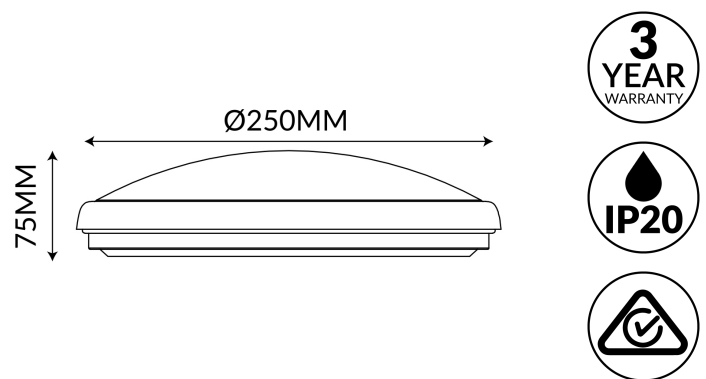

## SOLA 12W

12W LED Oyster

### Specifications

System Power	12W
CRI Rating	> 80
Ingress Rating	IP20
Lifetime	30,000 Hours
Lumen Output	920lm - 1075lm
Voltage Input	240V
Warranty	3 Year Warranty
Dimmable	No
Optical	Frost Diffuser
Light Beam Angle	120°
Colour Temperature	3000K / 4000K / 5000K Tri-Colour
Light Source	SMD LED
Driver	Integral

### Dimensions

Order Code LA50200