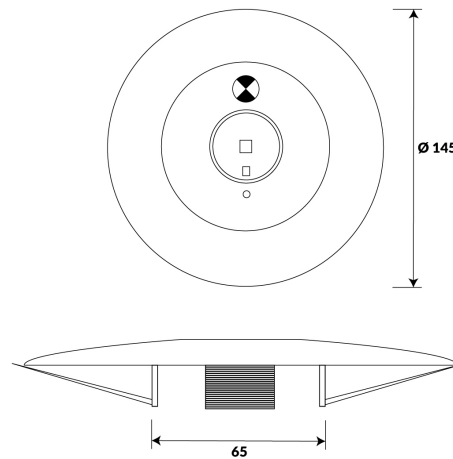

VENUS RC

LED Recessed Spitfire Downlight

The Venus is a professional, versatile non-maintained LED emergency luminaire for use at doorways, starways, corridors and intersections on emergency escape routes.

Specifications

Input Voltage	220-240VAC @ 50/60Hz
Emergency Classification	C0:D40, C90:D40
Cutout	70mm - 135mm
LED Power	3W
Dimmable	No
Ingress Rating	IP20
Operation Mode	Non-Maintained
Driver	External
Warranty	3 Year Warranty

Dimensions

Options & Accessories

Black Variant

Order Code	Frame Colour
LA42	
	007 White
	008 Black

Read more