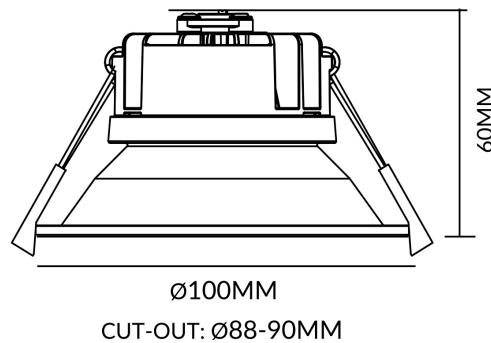

## Specifications

System Power	9W
Ingress Rating	IP54
CRI Rating	>80
Voltage Input	240V
Warranty	3 Years
Lifetime	50,000 Hours
Dimmable	Yes
Lumen Output	785 - 920lm
Driver	External
Optical	Clear Diffuser
System Power	90mm
Colour Temperature	3000K / 4000K / 5700K Tri-Colour

## Dimensions