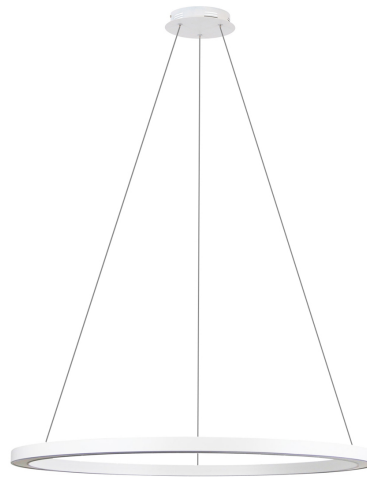

SQUILLARE 60W WHITE

60W LED Pendant

Specifications

System Power	60W
CRI Rating	CRI >80
Ingress Rating	IP20
Lumen Output	6600lm
Voltage Input	240v
Warranty	5 Year Warranty
Dimmable	Meanwell DALI
Light Beam Angle	120°
Optical	Opal Diffuser
Light Source	SMD LED
Colour Temperature	3000K / 4000K
Frame Finish	White

Dimensions

Order Code

Colour Temperature

LA15

56 3000K Warm White

57 4000K Cool White

Read more