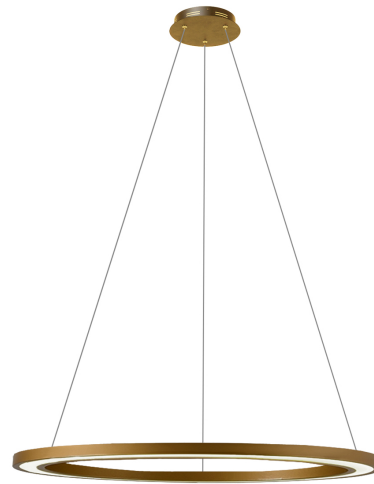

### Dimensions

#### Color Temperature

LA15

54 3000K Warm White

55 4000K Cool White

Read more

## SQUILLARE 60W GOLD

60W LED Pendant