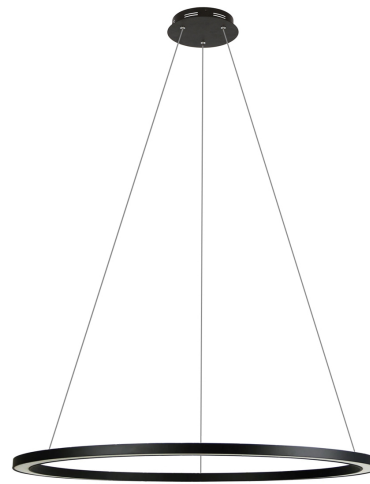

## SQUILLARE 60W BLACK

60W LED Pendant

### Specifications

System Power	60W
CRI Rating	CRI >80
Ingress Rating	IP20
Lumen Output	6600lm
Voltage Input	240V
Warranty	5 Year Warranty
Dimmable	Meanwell DALI
Light Beam Angle	120°
Optical	Opal Diffuser
Light Source	SMD LED
Colour Temperature	3000K / 4000K
Frame Finish	Black

### Dimensions

## SQUILLARE 60W GOLD

60W LED Pendant